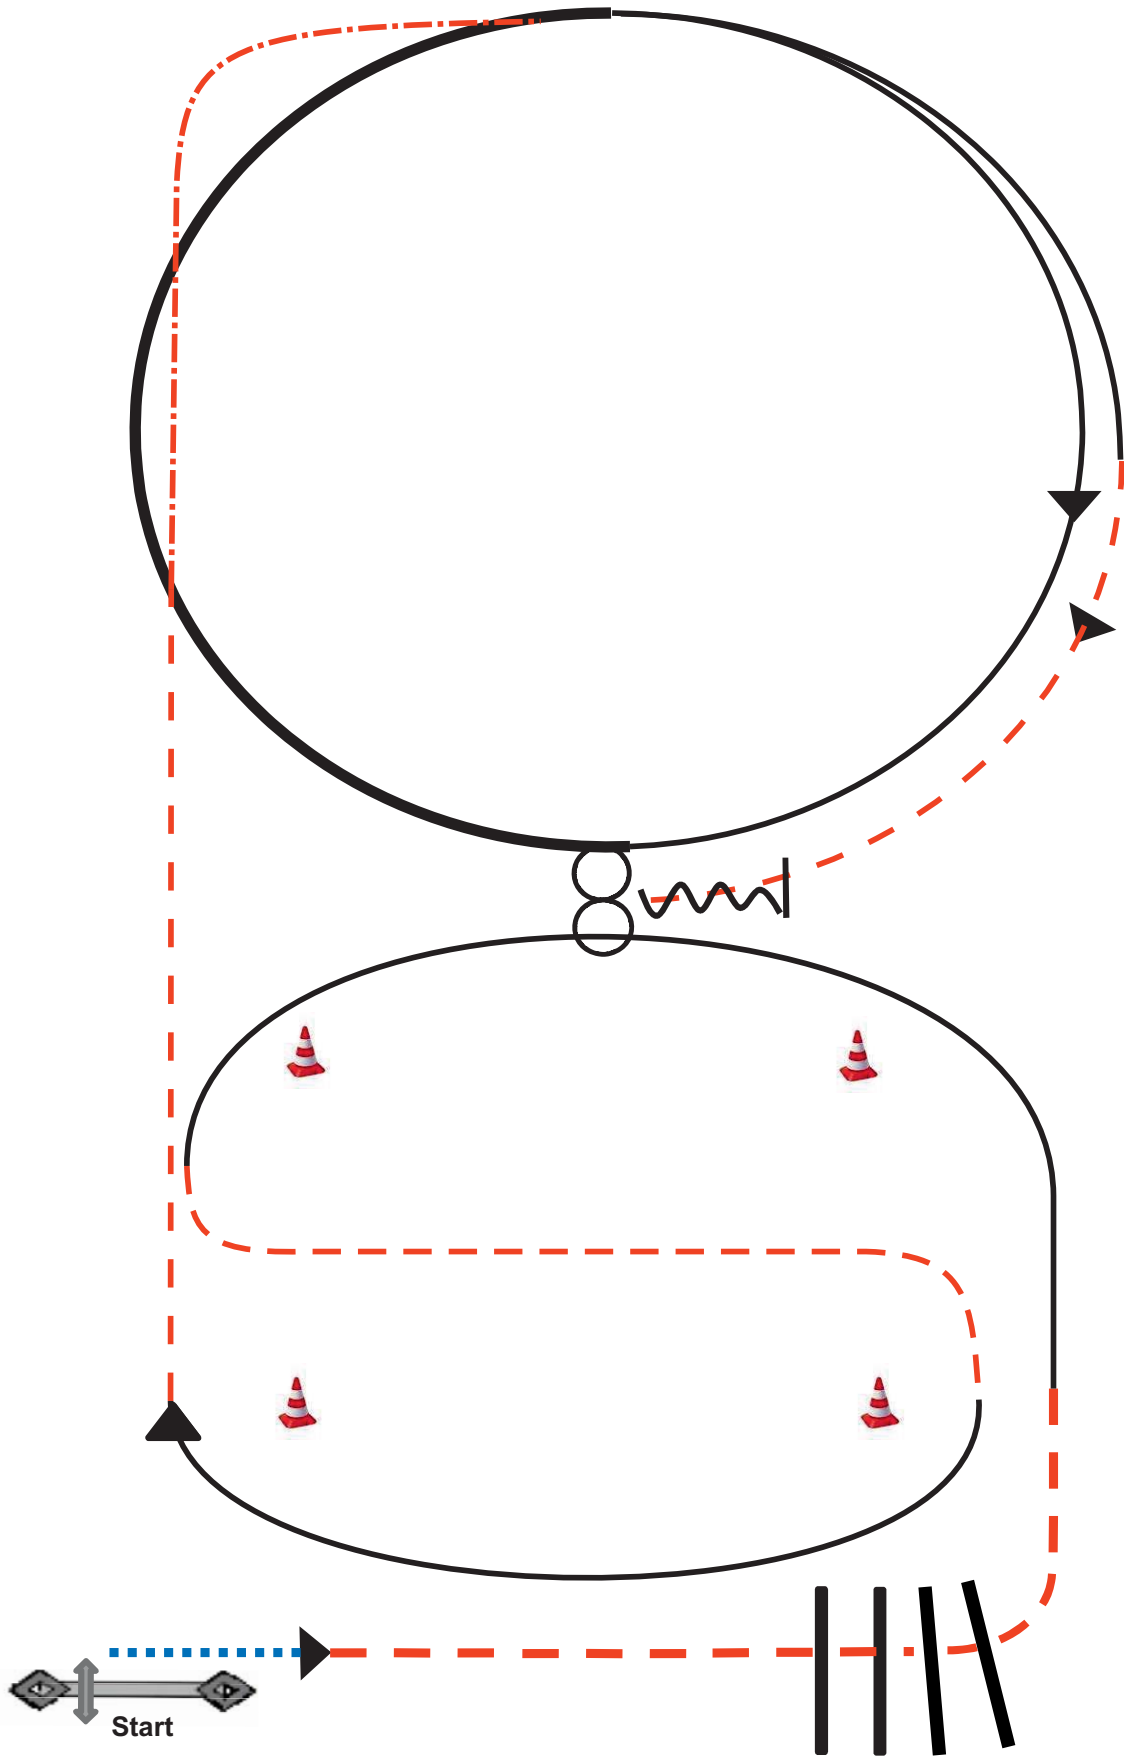

DKMS

Gate	Lope left lead around pylones	Trott, ext Trott
Jog over	jog through	half Circle lope right lead
	lope right lead around pylones	half circle ext lope right lead
		back to regular lope
		jog, stop
		turn 360° HHW each direction, either way, Backup